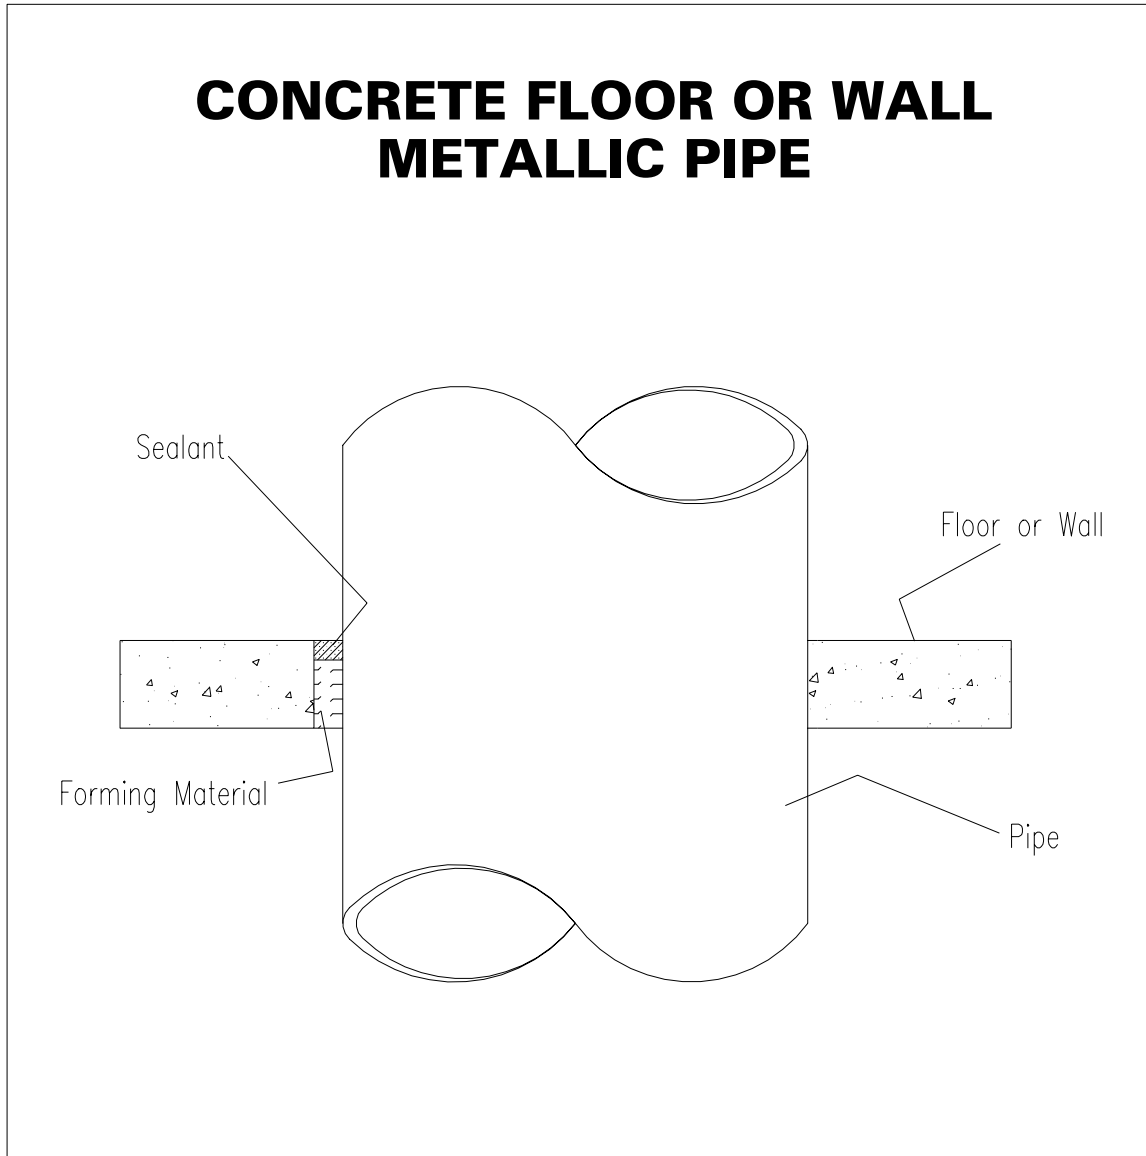

CONCRETE FLOOR OR WALL METALLIC PIPE

NELSON FIRESTOP PRODUCTS